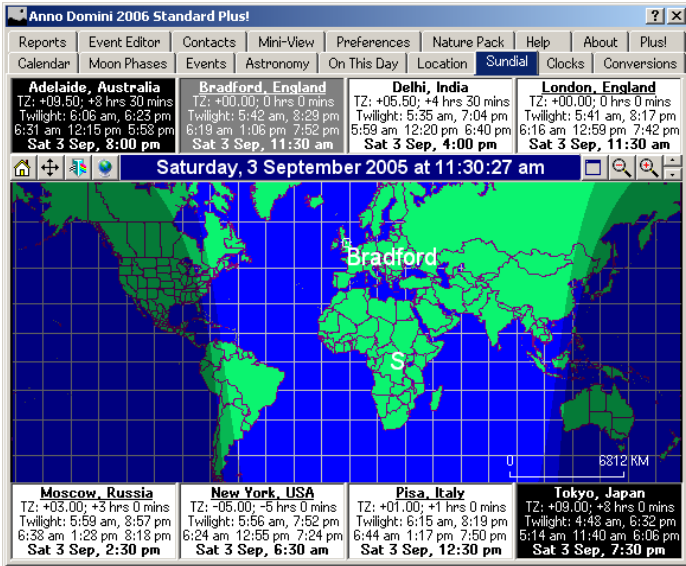

Anno Domini 2008

View a projection of the world highlighting areas of sunlight and darkness which is automatically updated every minute. Also view the local time of your 8 chosen locations around the world. Each location automatically adjusts for Daylight Saving Time if it is applicable for your chosen location and also notes the distance in either miles or kilometres between your home location and the other 7 chosen locations.