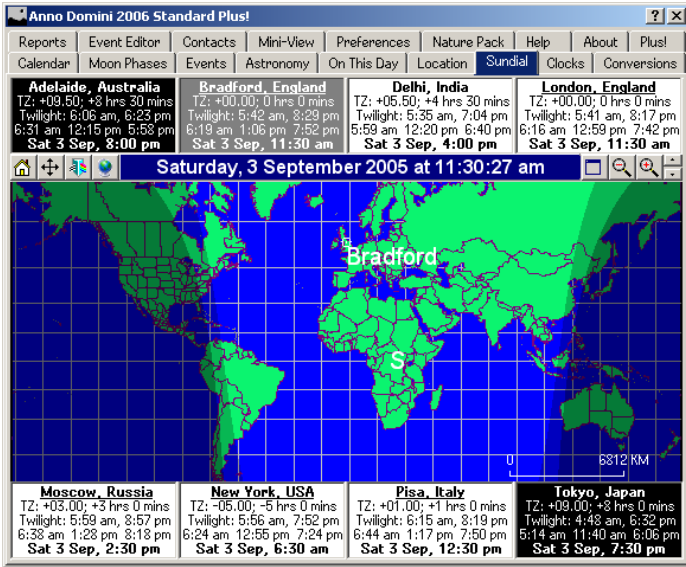

Anno Domini 2011

View a projection of the world highlighting areas of sunlight and darkness which is automatically updated every minute. Also view the local time of your 8 chosen locations around the world. Each location automatically adjusts for Daylight Saving Time if it is applicable for your chosen location and also notes the distance in either miles or kilometres between your home location and the other 7 chosen locations.