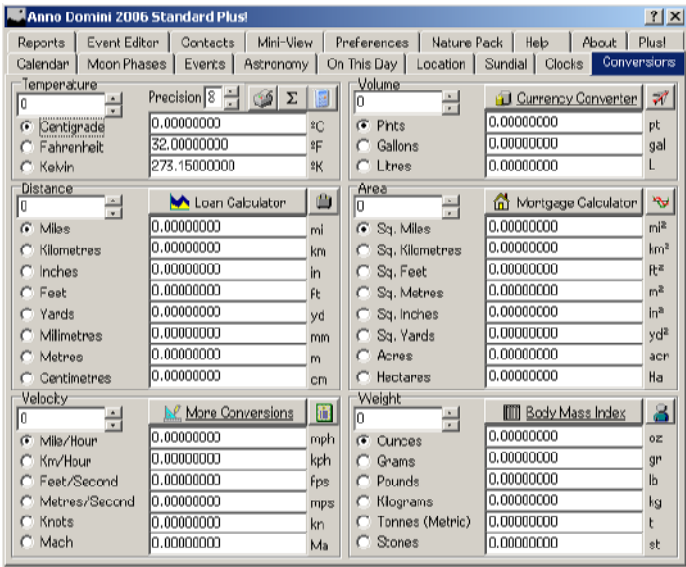

Convert between different imperial and metric measurements such as Temperature, Volume, Distance, Area, Velocity and Weight. Also, you can set the precision for each result and print your answers.